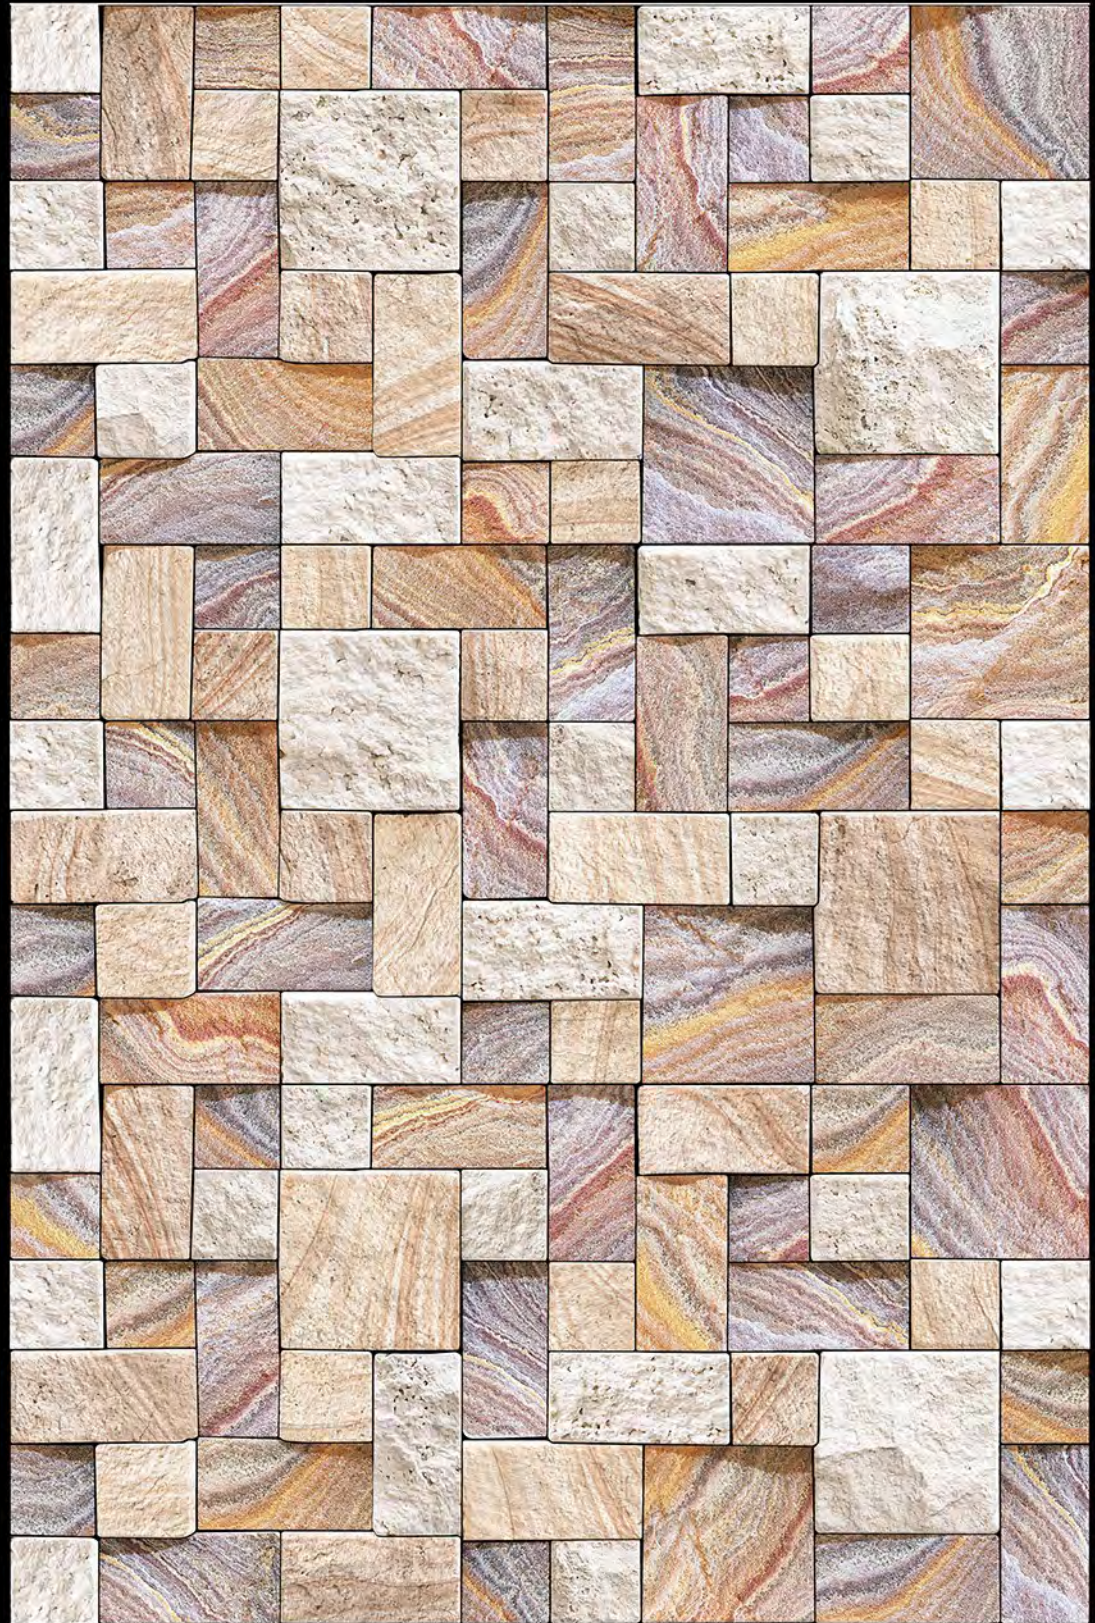

High Depth  
**Elevation**

300x  
600mm

**MONACO - 15**

HIGH-DEEP  
PUNCH

NATURAL  
LOOK

DURABLE  
BODY

High Depth  
**Elevation**

300x  
600mm