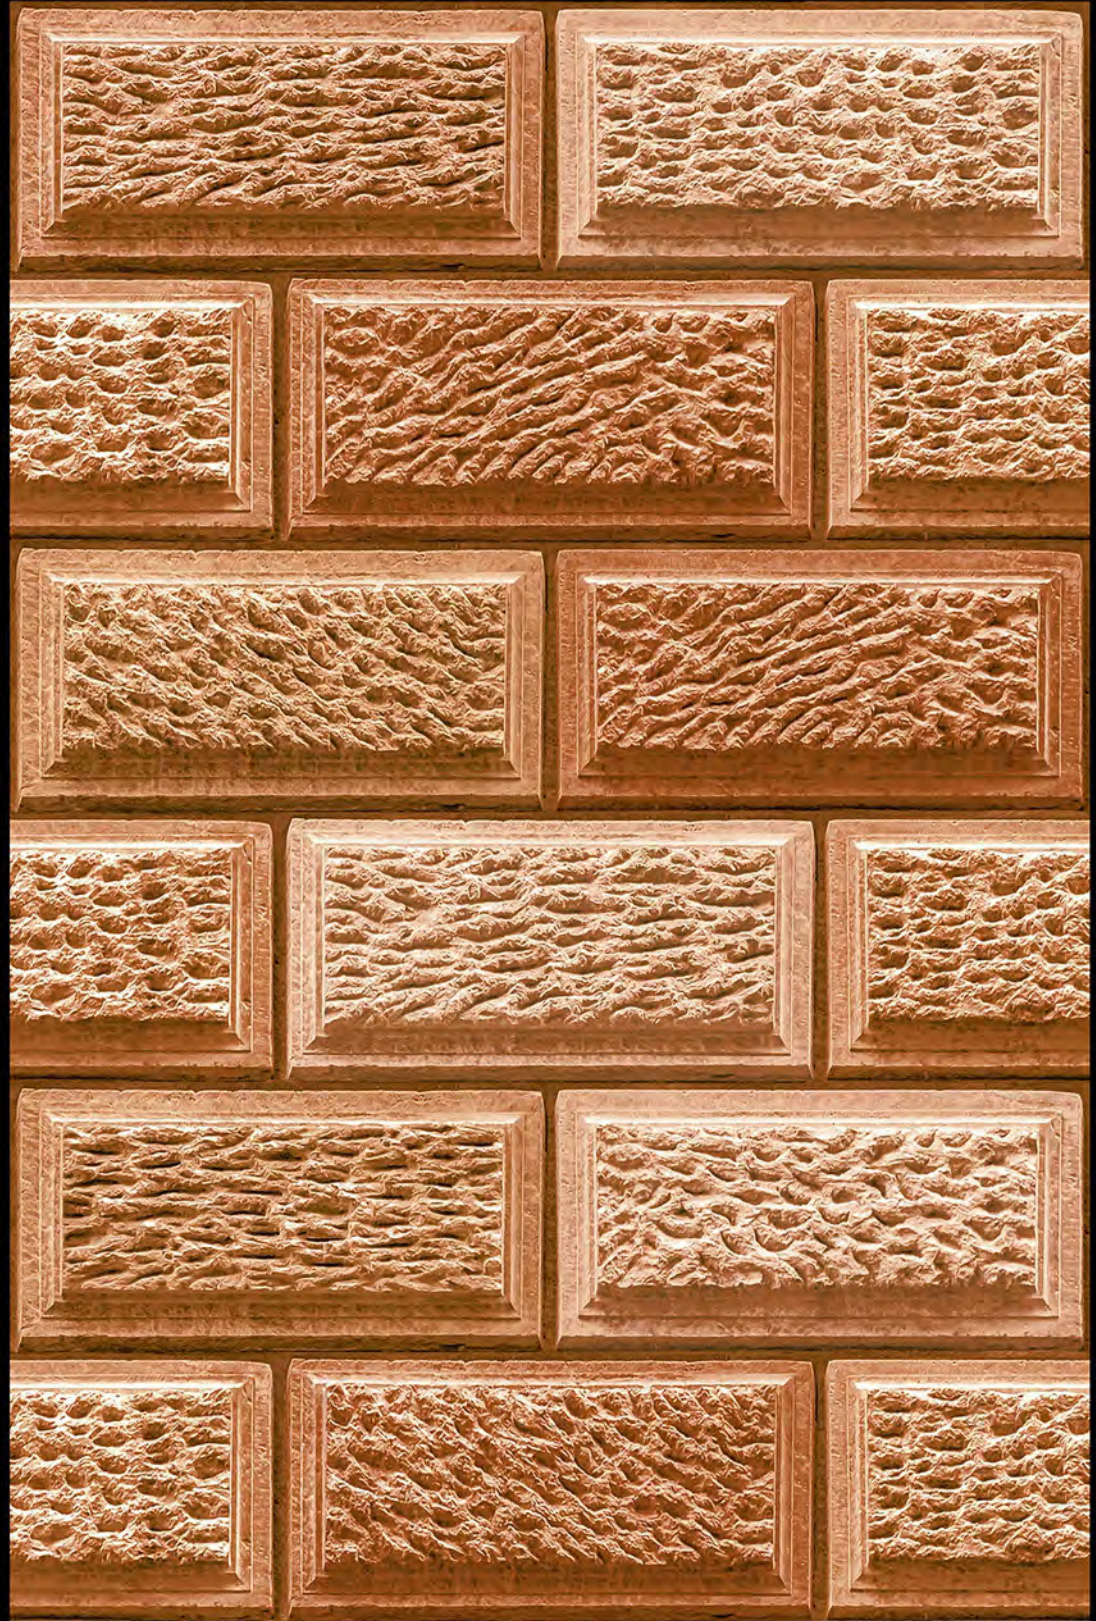

High Depth
Elevation

300x
600mm

VATICAN - 19

HIGH-DEEP
PUNCH

NATURAL
LOOK

DURABLE
BODY