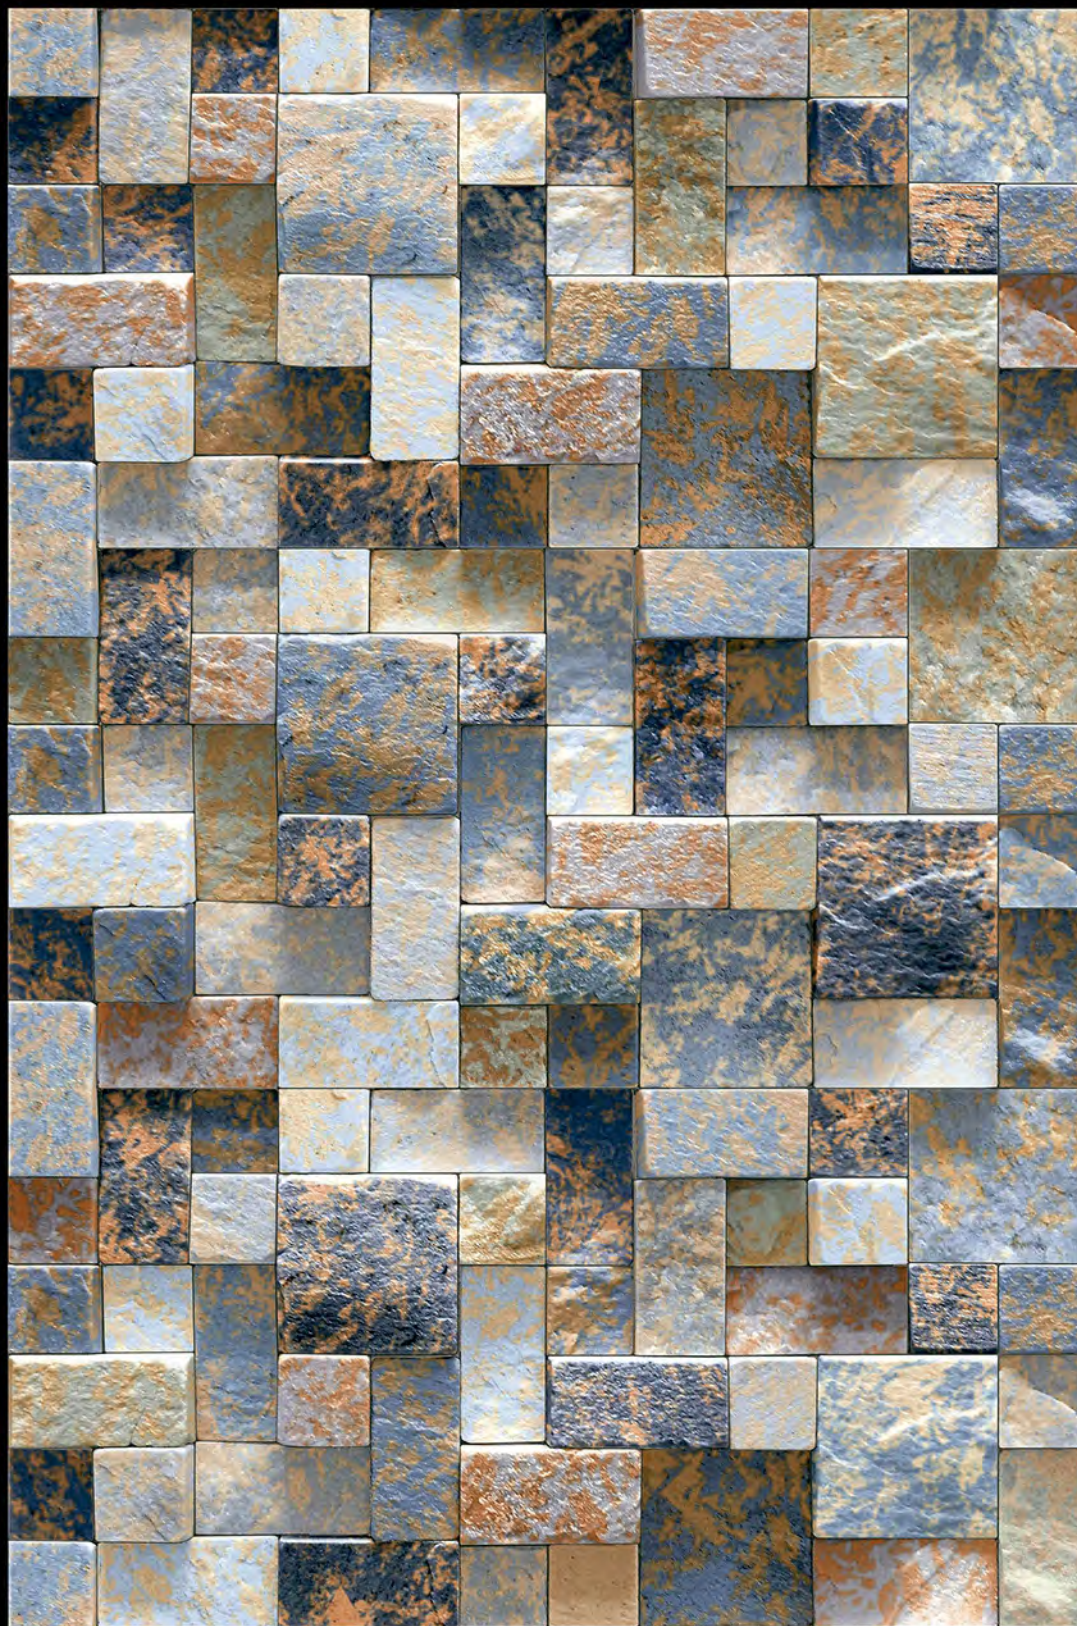

High Depth
Elevation

300x
600mm

MONACO - 15

HIGH-DEEP
PUNCH

NATURAL
LOOK

DURABLE
BODY