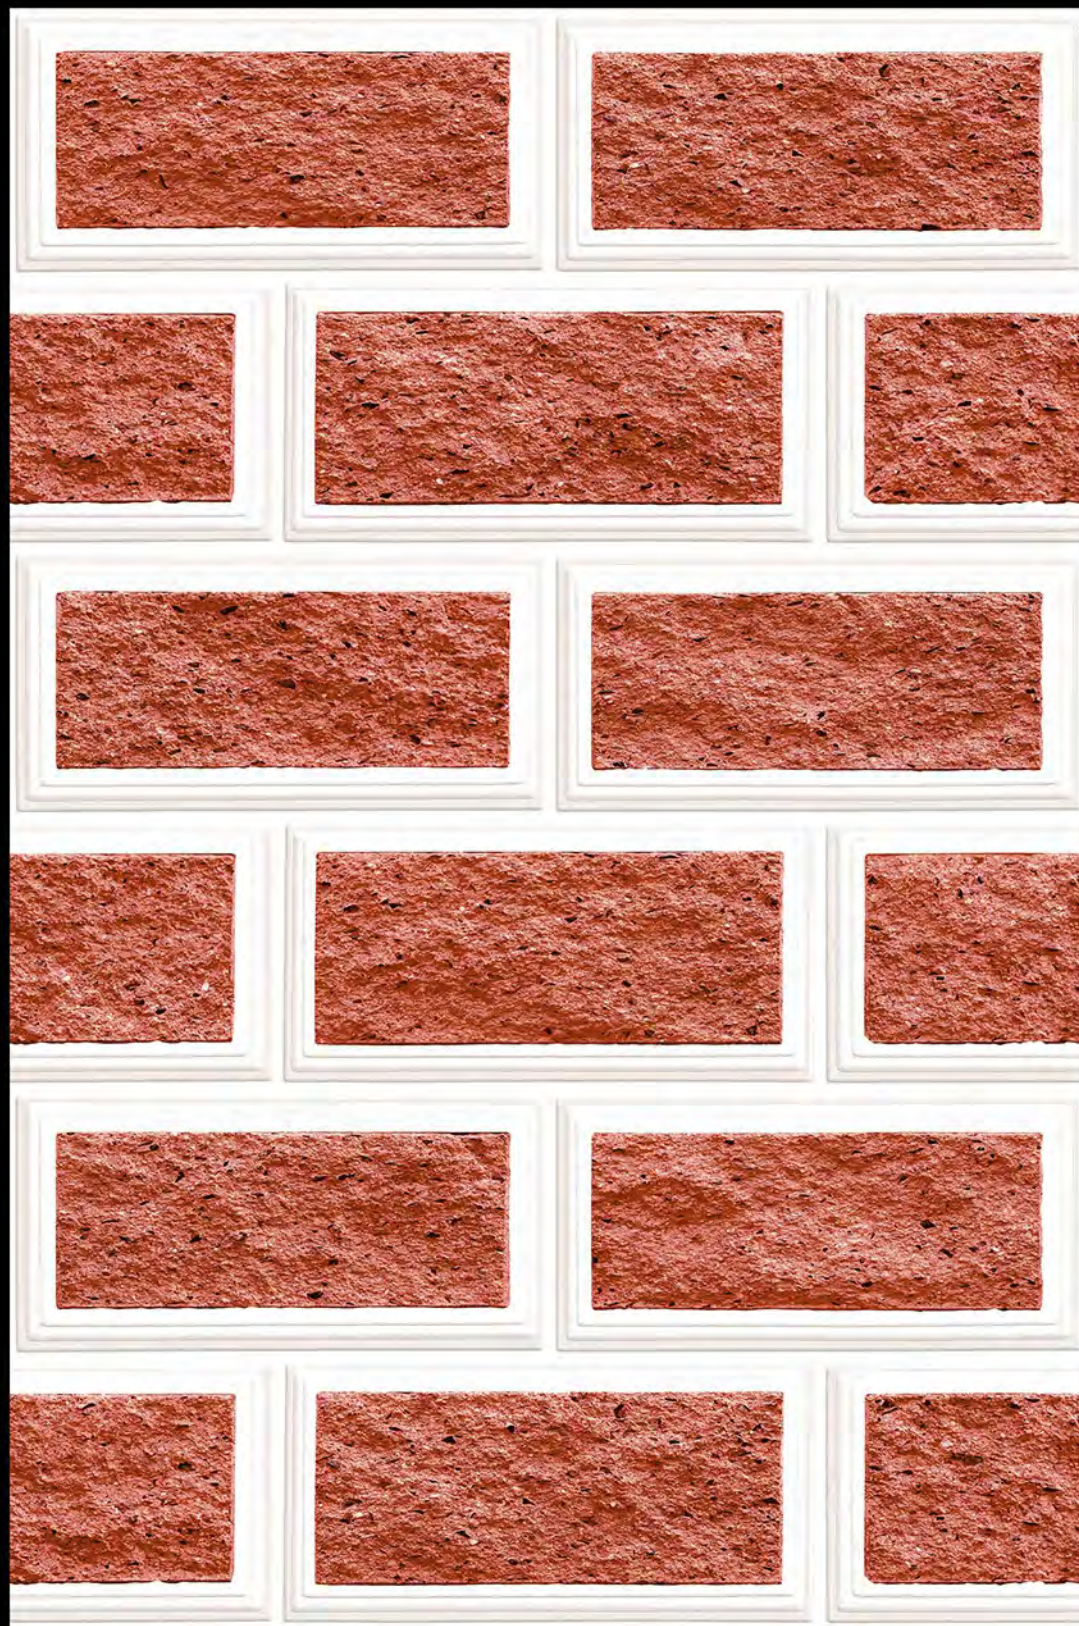

**VATICAN - 12**

HIGH-DEEP  
PUNCH

NATURAL  
LOOK

DURABLE  
BODY

High Depth  
**Elevation**

300x  
600mm

**VATICAN - 14 A**

HIGH-DEEP  
PUNCH