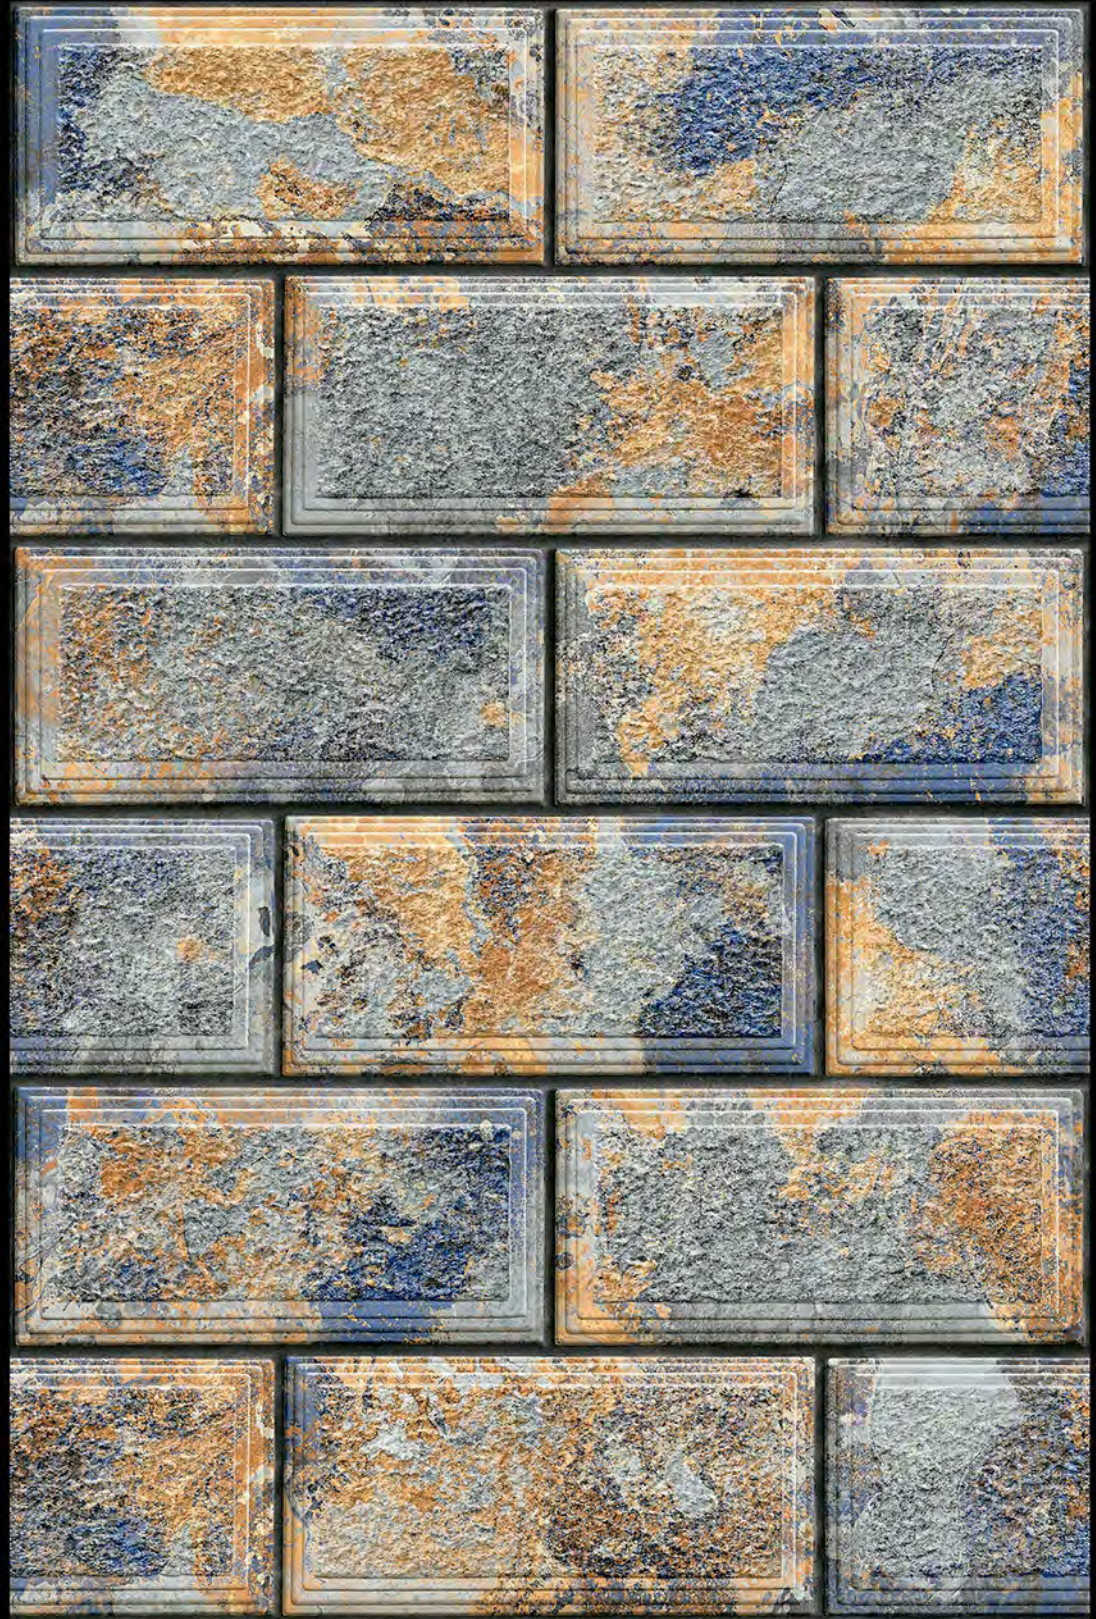

High Depth
Elevation

300x
600mm

VATICAN - 06

HIGH-DEEP
PUNCH

NATURAL
LOOK

DURABLE
BODY