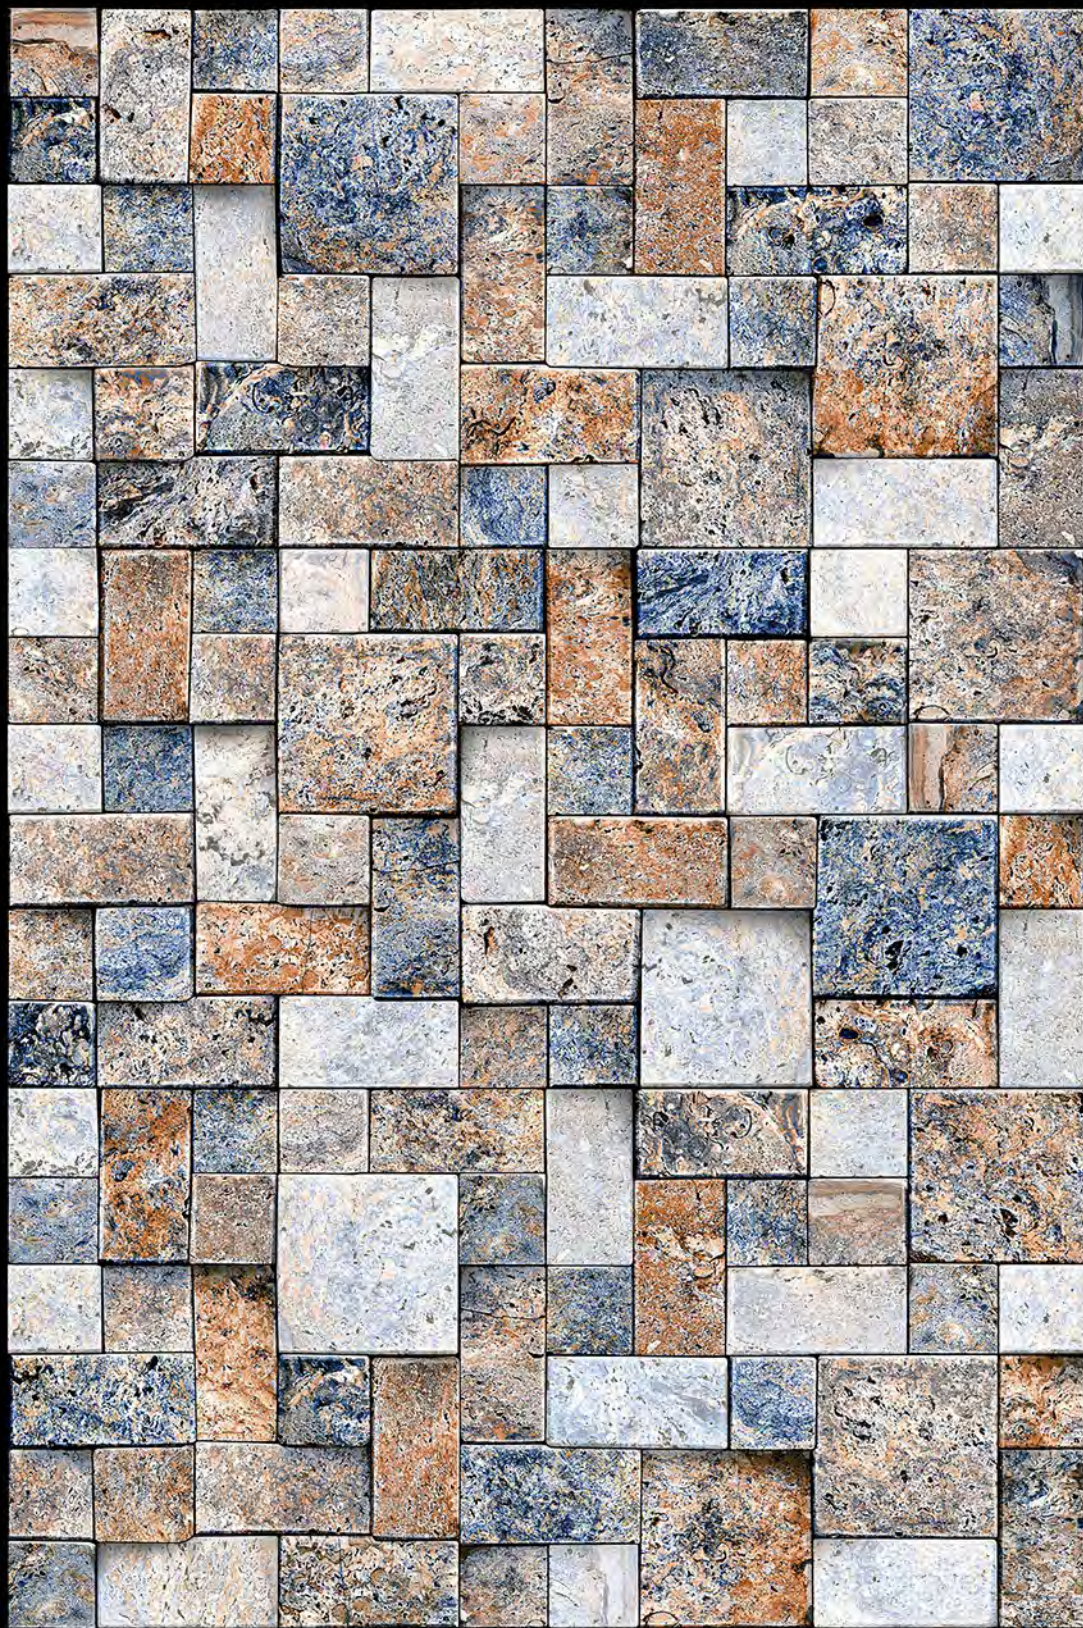

300x  
600mm

**MONACO - 04**

HIGH-DEEP  
PUNCH

NATURAL  
LOOK

DURABLE  
BODY

High Depth  
**Elevation**

300x  
600mm

**MONACO - 05**