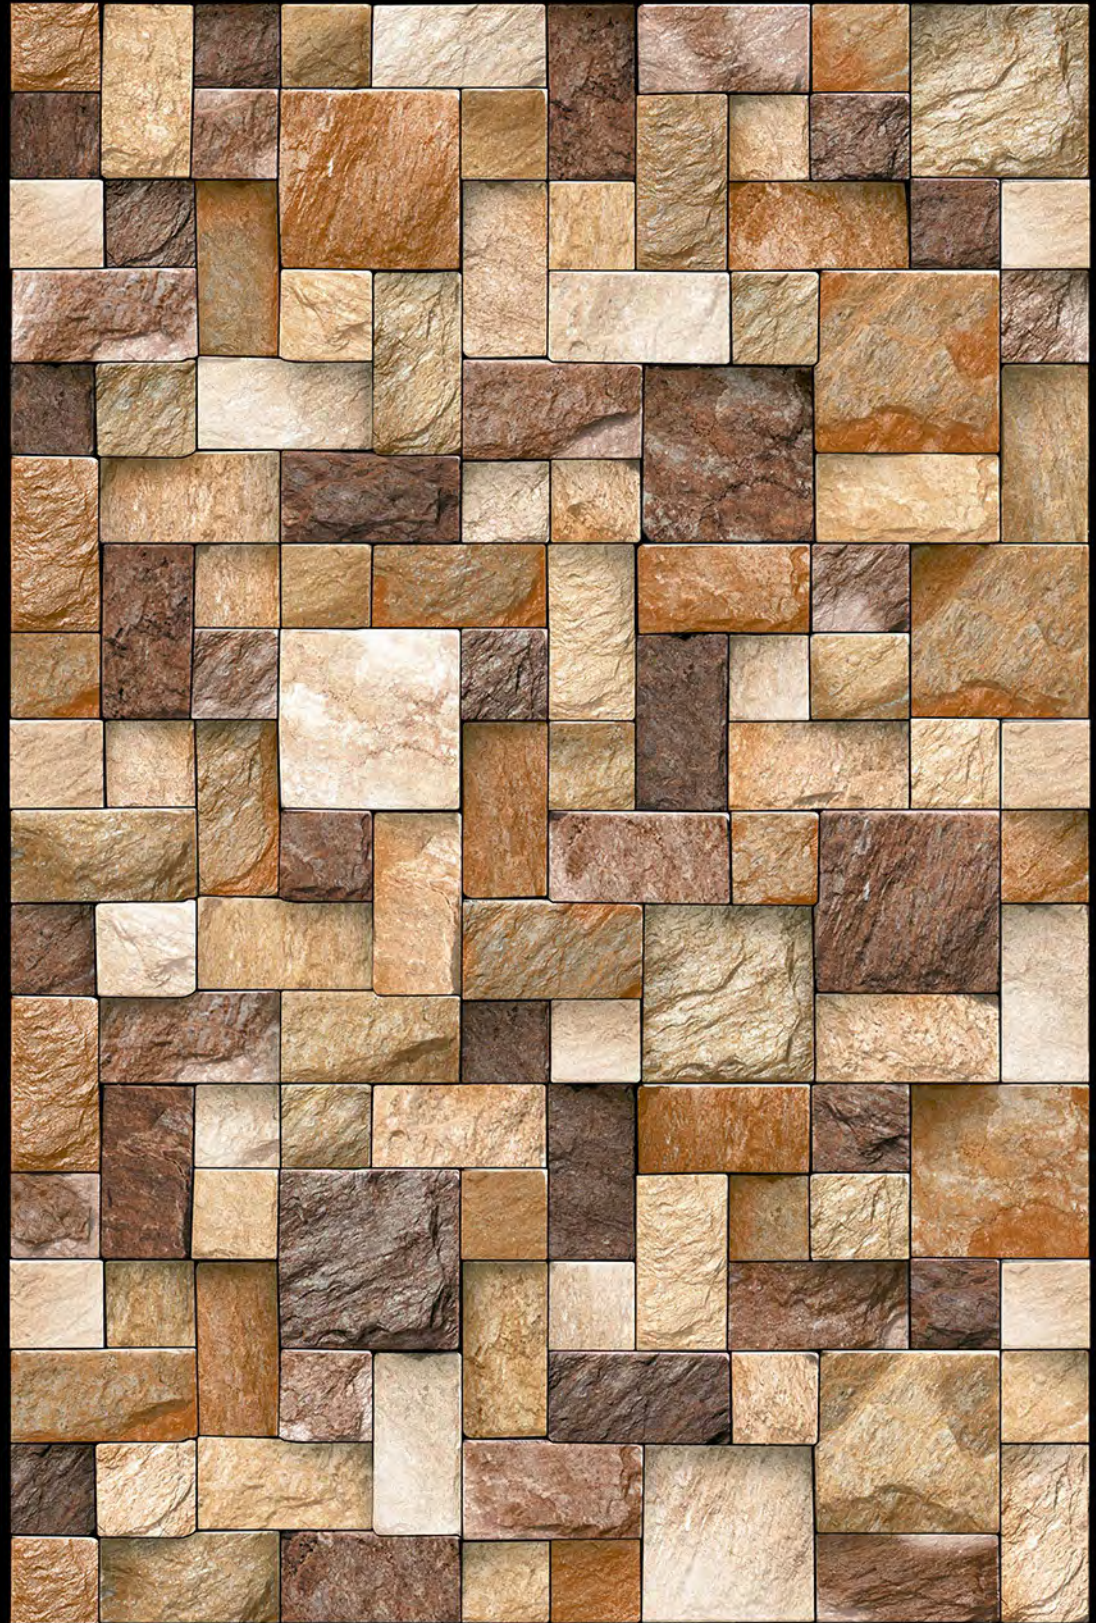

High Depth
Elevation

300x
600mm

MONACO - 12

HIGH-DEEP
PUNCH

NATURAL
LOOK

DURABLE
BODY