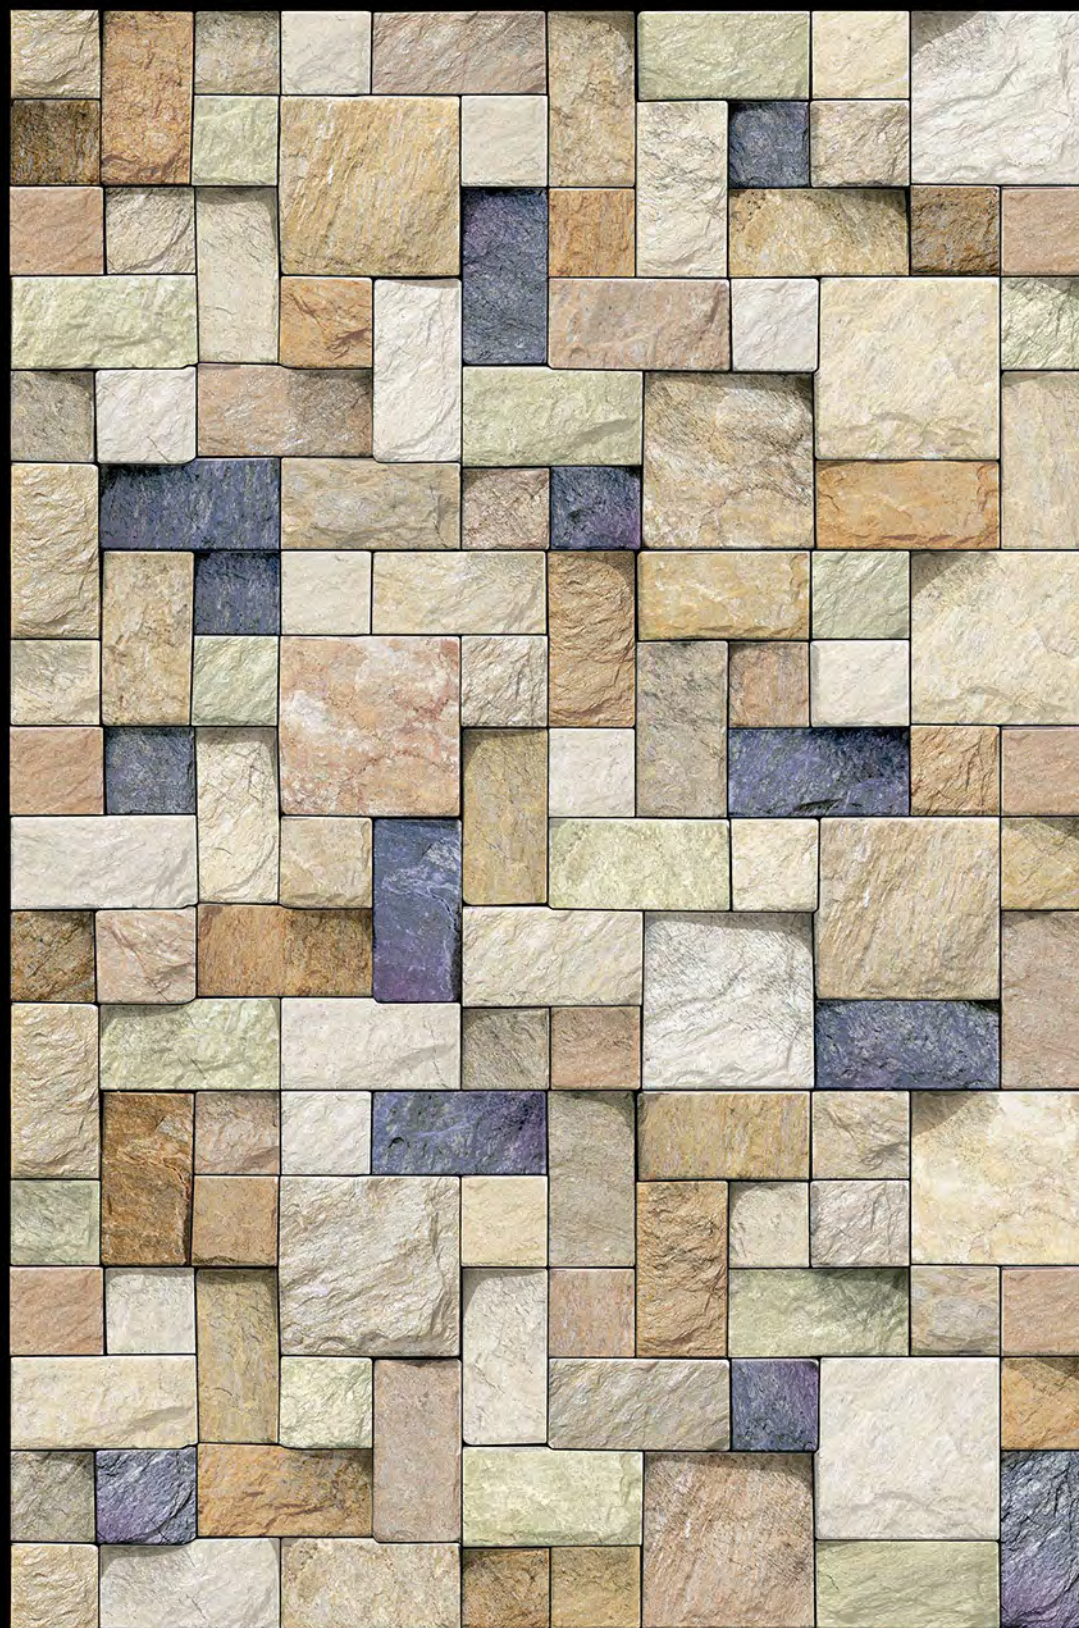

High Depth
Elevation

300x
600mm

MONACO - 08

HIGH-DEEP
PUNCH

NATURAL
LOOK

DURABLE
BODY