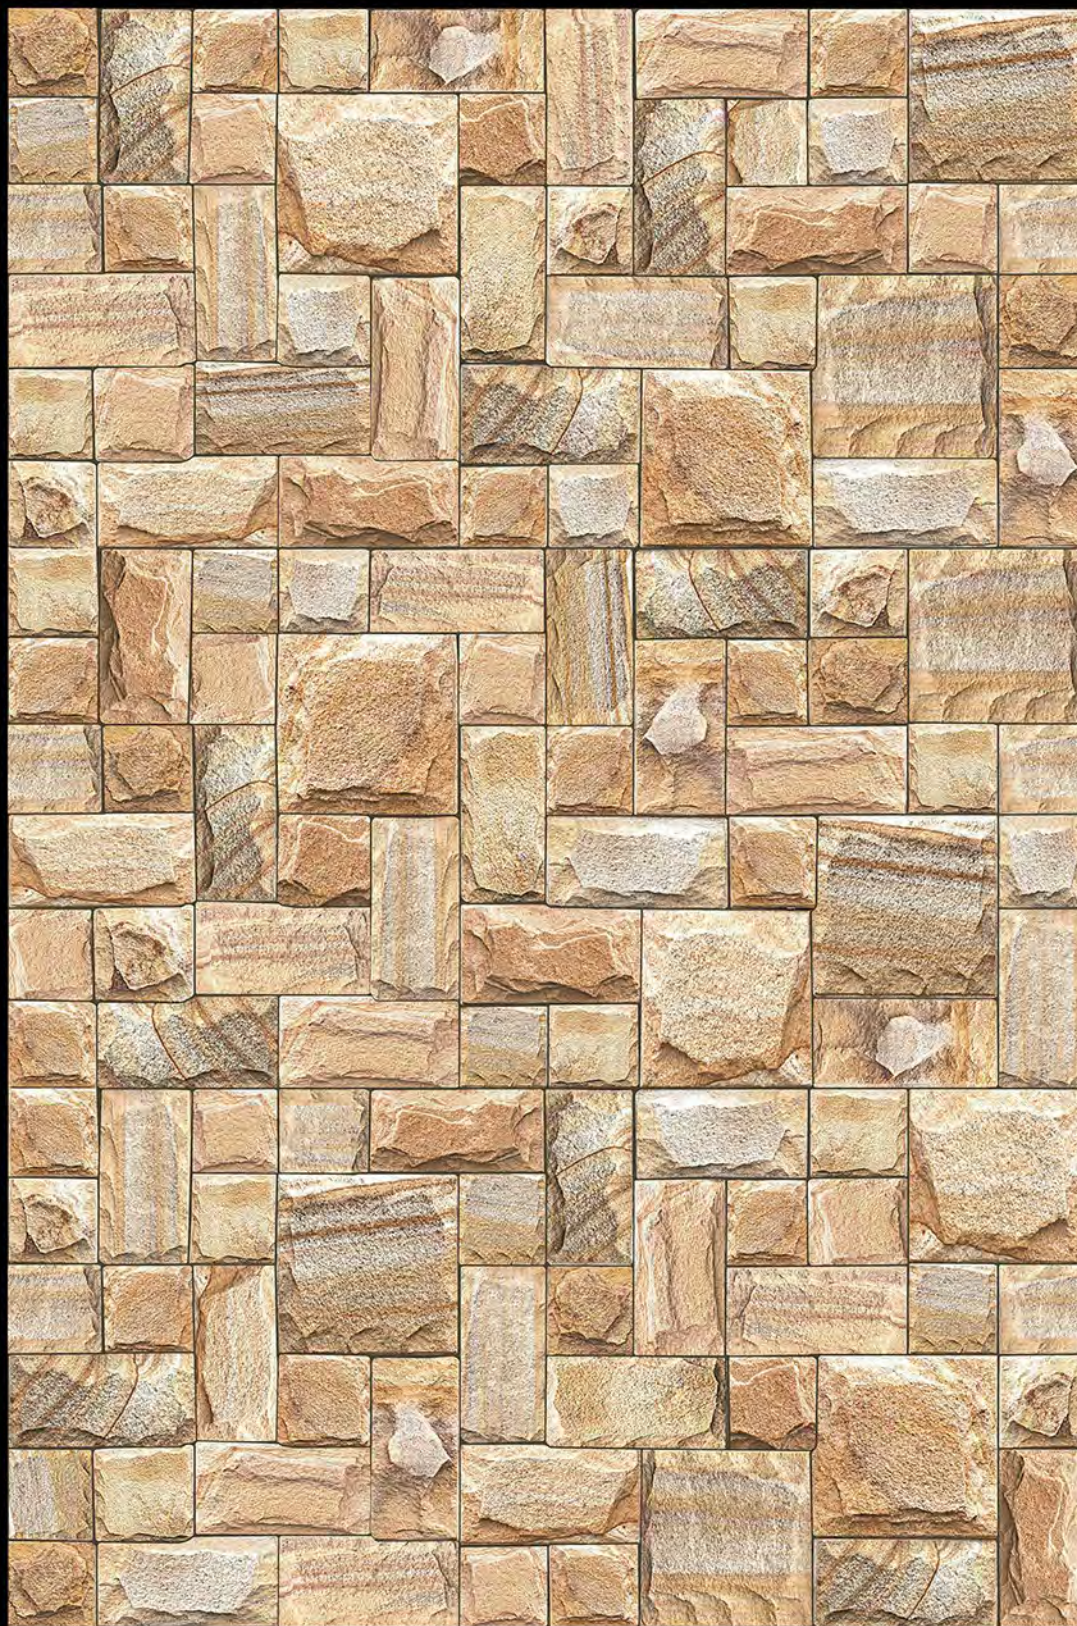

High Depth
Elevation

300x
600mm

MONACO - 13

HIGH-DEEP
PUNCH

NATURAL
LOOK

DURABLE
BODY