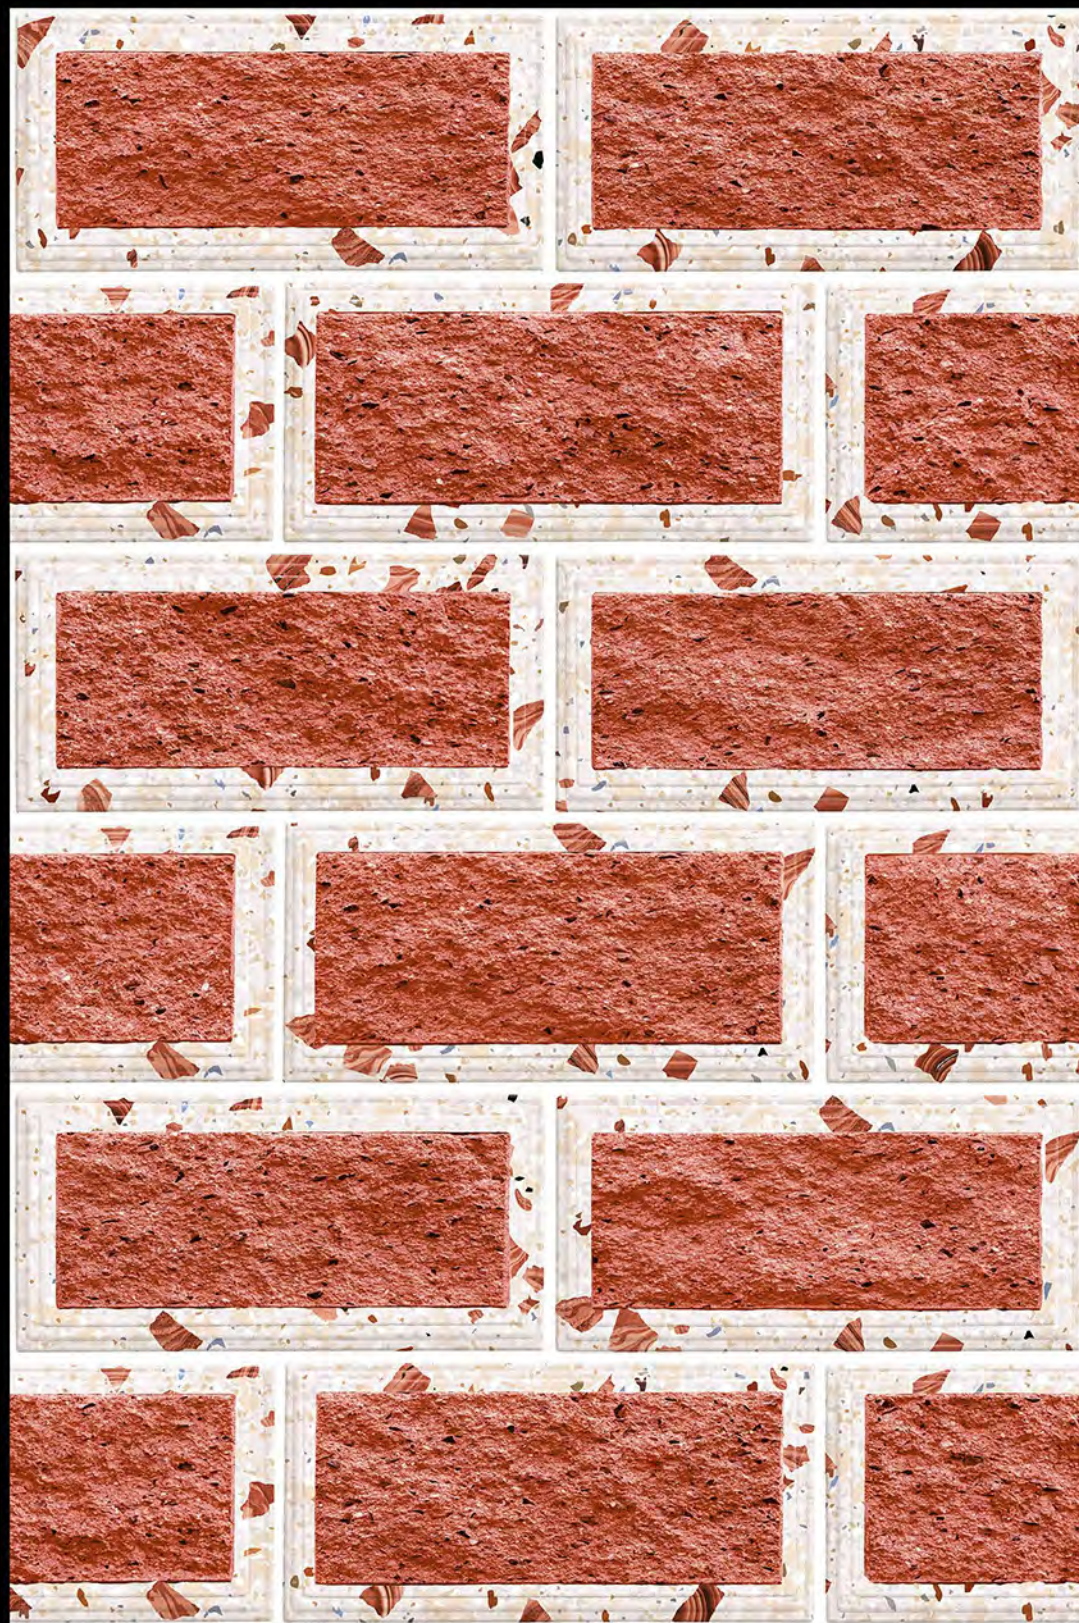

High Depth
Elevation

300x
600mm

VATICAN - 14 B

HIGH-DEEP
PUNCH

NATURAL
LOOK

DURABLE
BODY