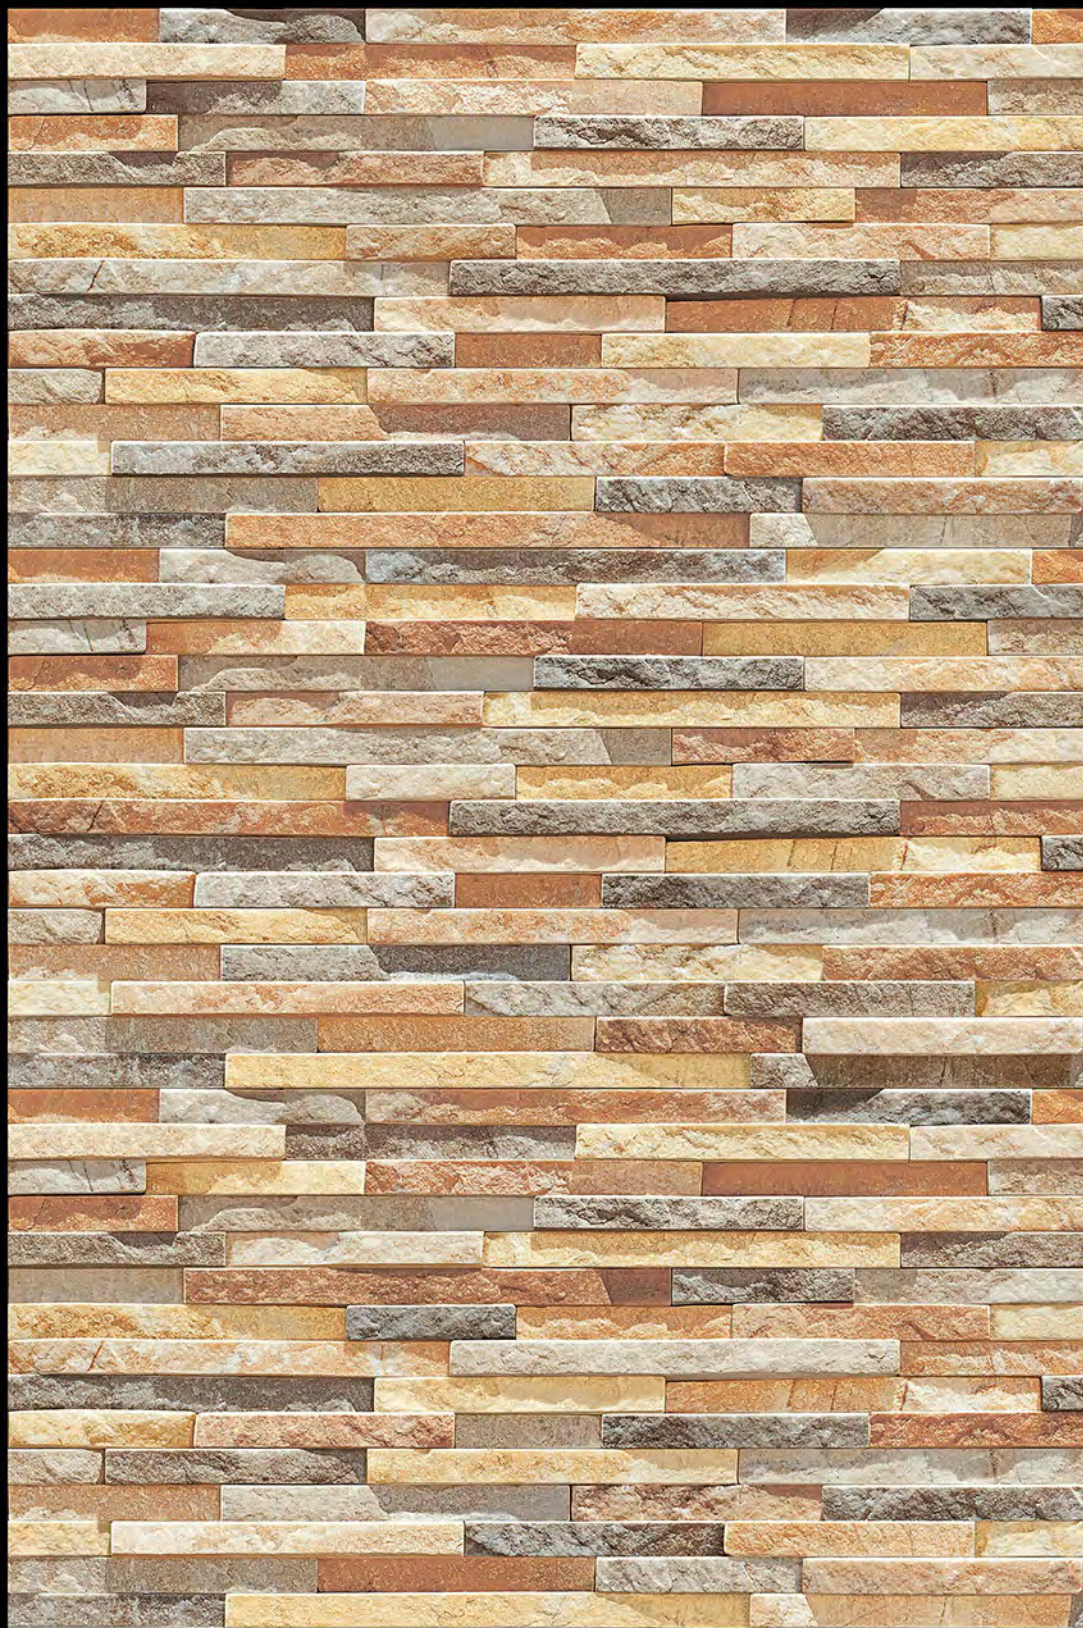

High Depth
Elevation

300x
600mm

ROMANIA - 08

HIGH-DEEP
PUNCH

NATURAL
LOOK

DURABLE
BODY