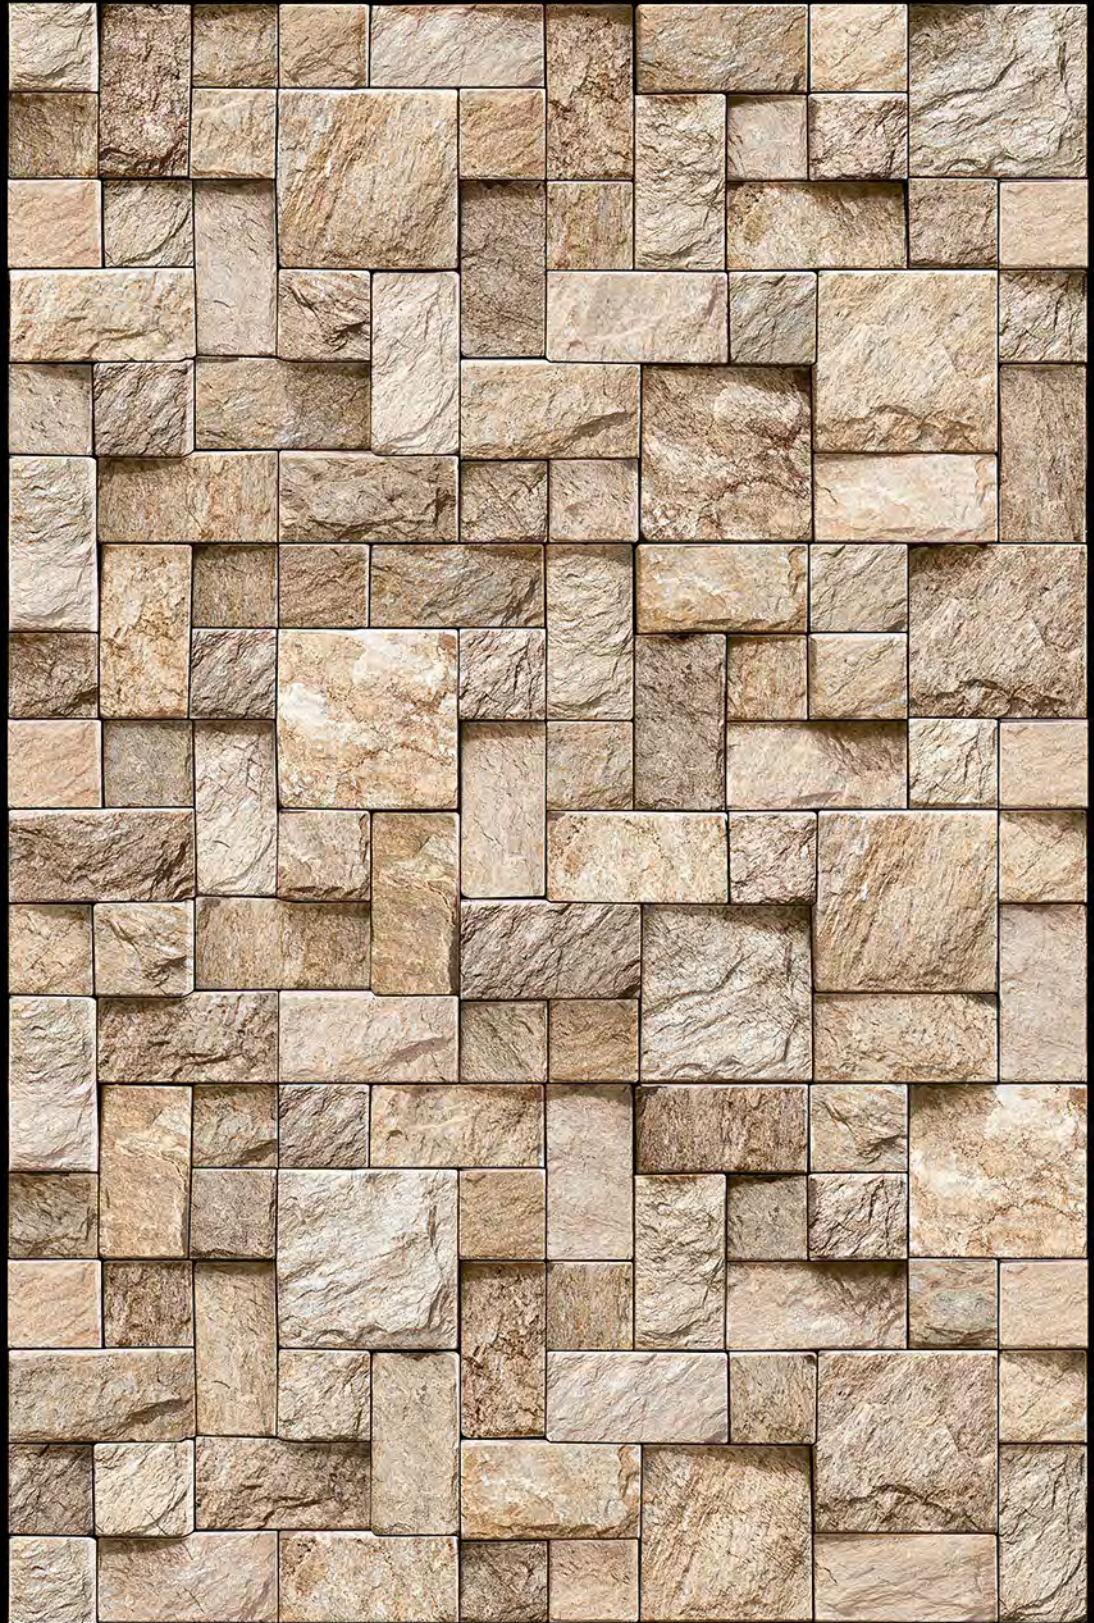

High Depth
Elevation

300x
600mm

MONACO - 09

HIGH-DEEP
PUNCH

NATURAL
LOOK

DURABLE
BODY