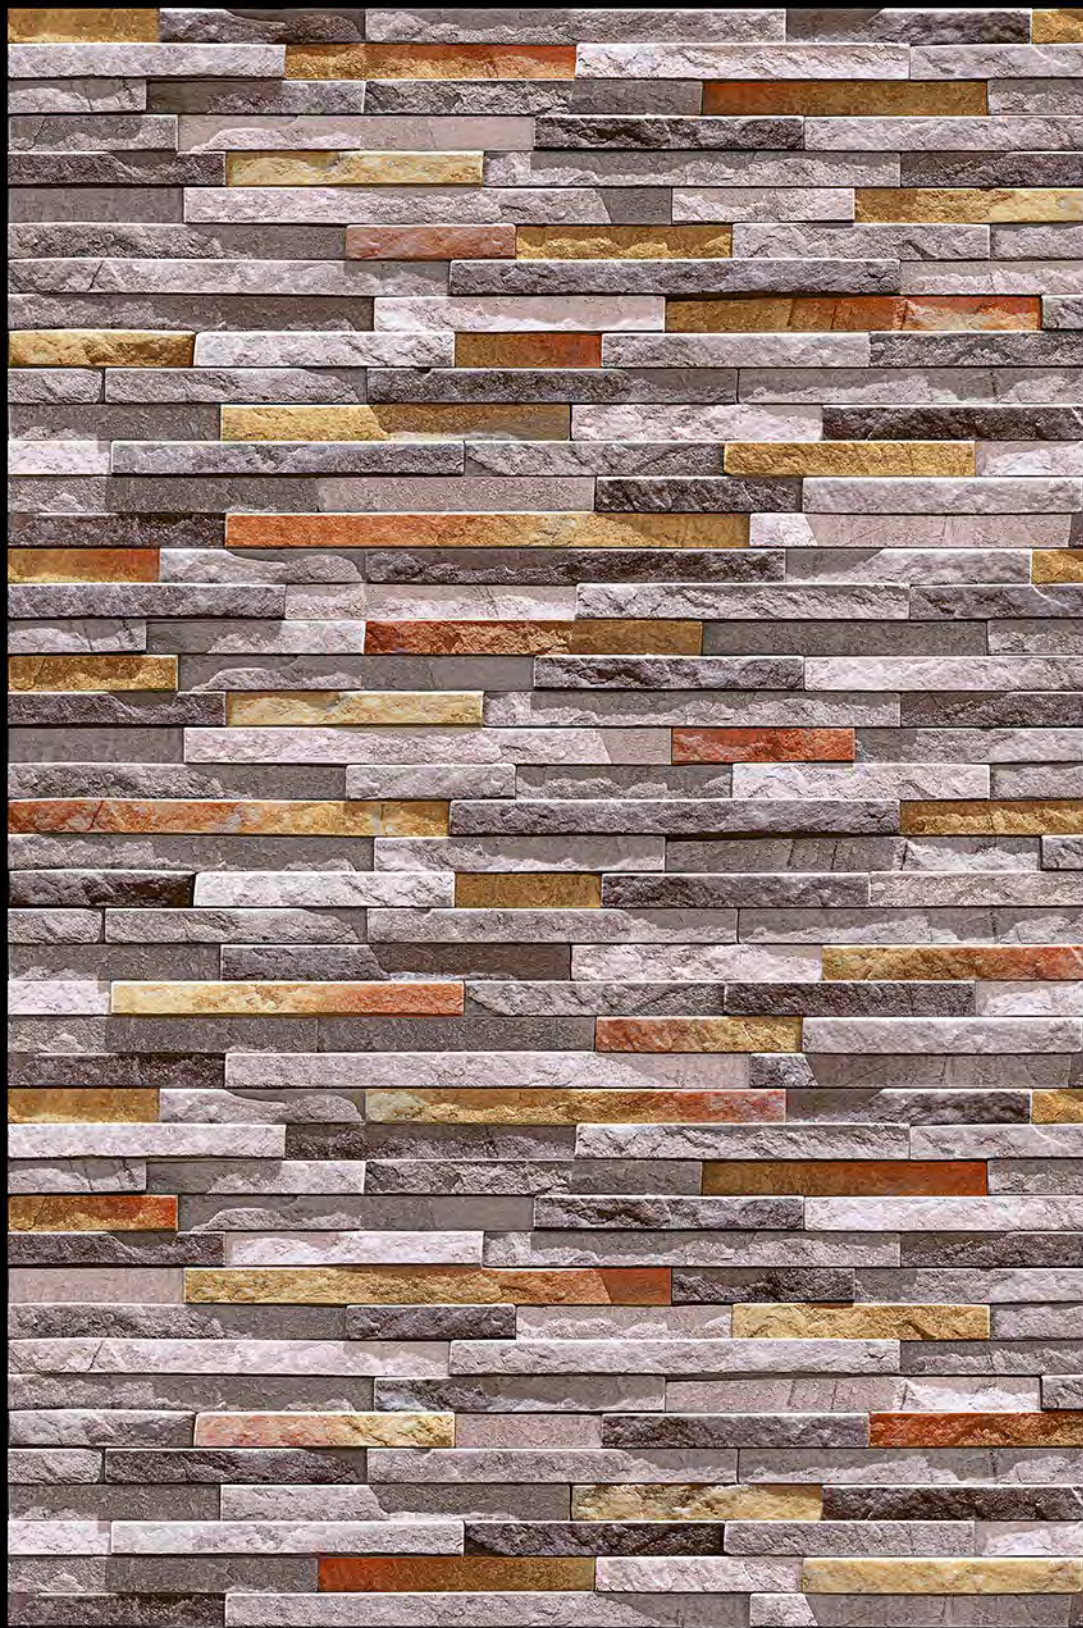

**ROMANIA - 06**

HIGH-DEEP  
PUNCH

NATURAL  
LOOK

DURABLE  
BODY

High Depth  
**Elevation**

300x  
600mm

**ROMANIA - 07**

HIGH-DEEP  
PUNCH