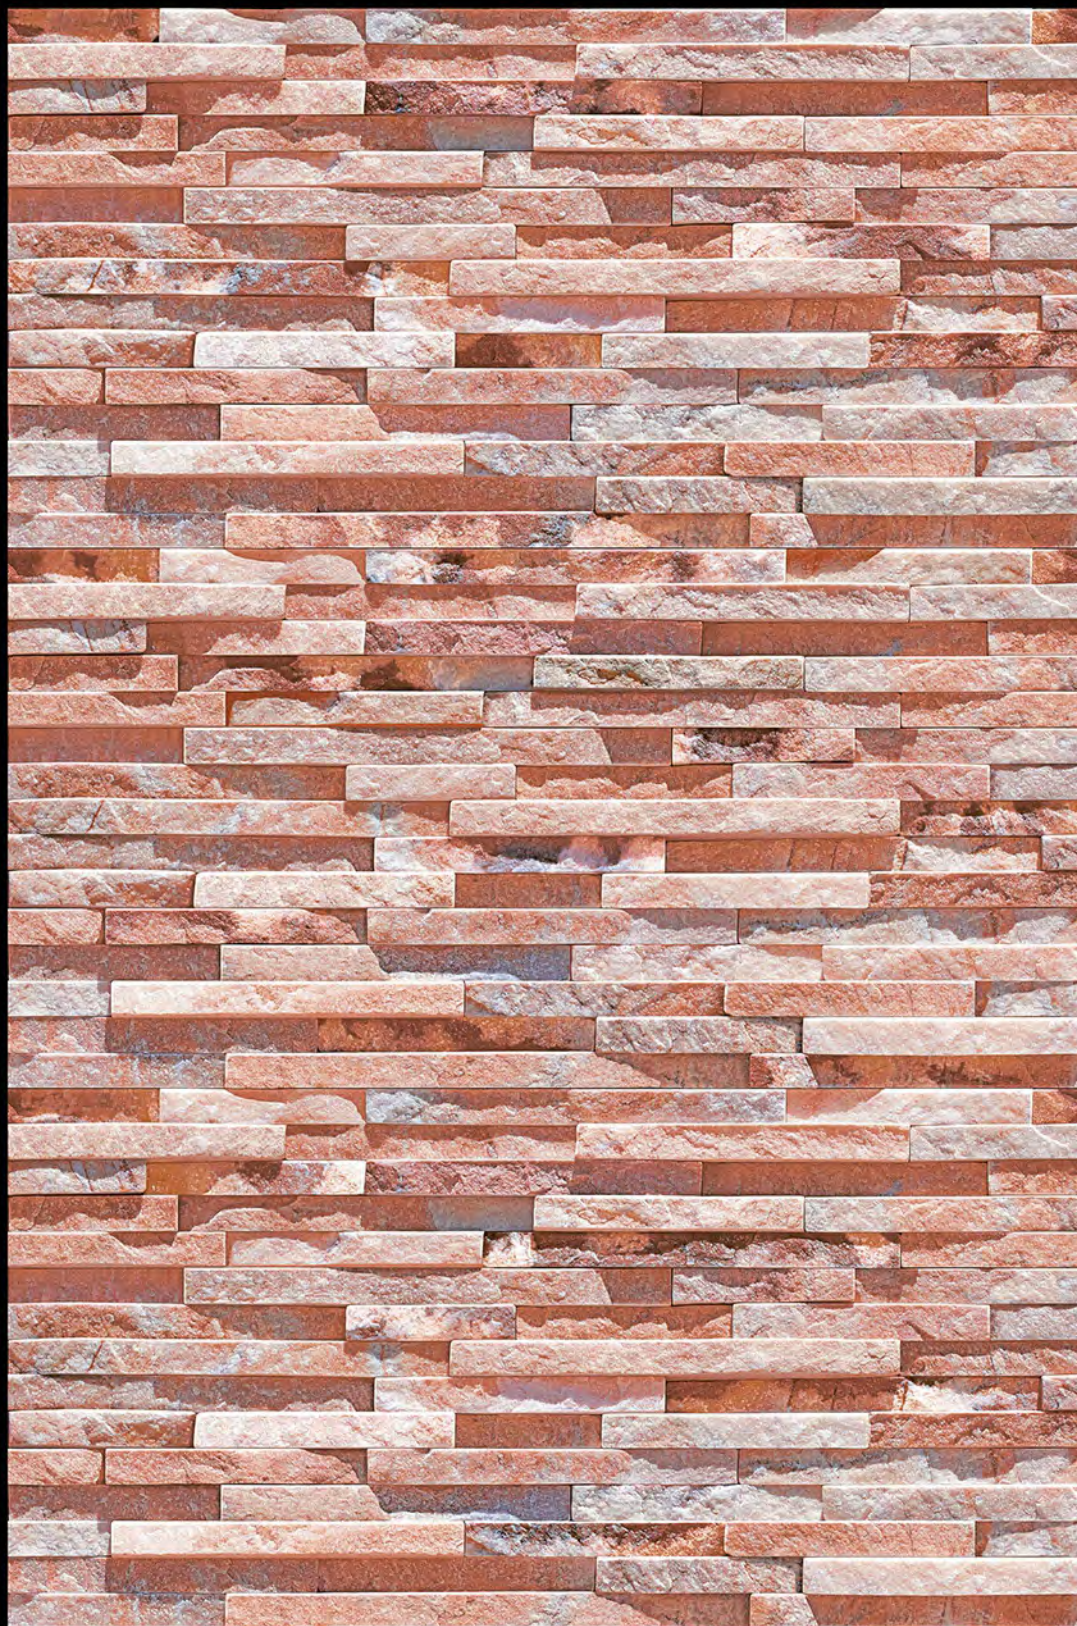

High Depth
Elevation

300x
600mm

ROMANIA - 01

HIGH-DEEP
PUNCH

NATURAL
LOOK

DURABLE
BODY